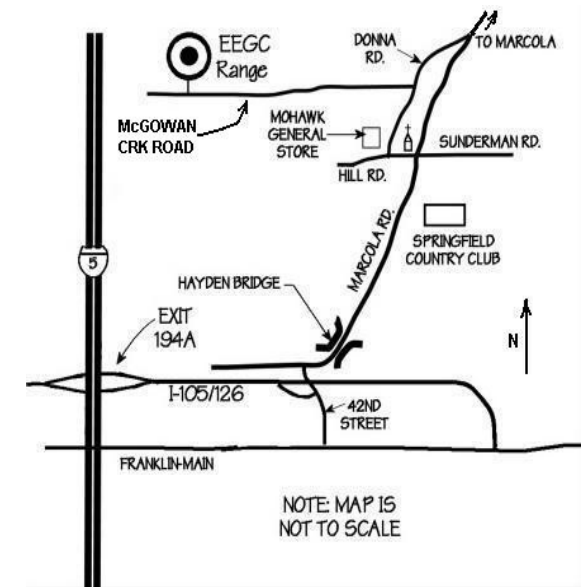

Directions

I-5 Exit 194A to Highway 105/126 East
Right onto 42nd Street Exit
Left onto 42nd Street, 0.4 Mile
Right onto Marcola Road, 6.5 Miles
Left onto Hill Road (at Mohawk Church)
Right onto Donna Road (at Mohawk Store), 0.50 Mile
Left onto McGowan Creek Road, 1.5 Miles
Right into EEGC Range